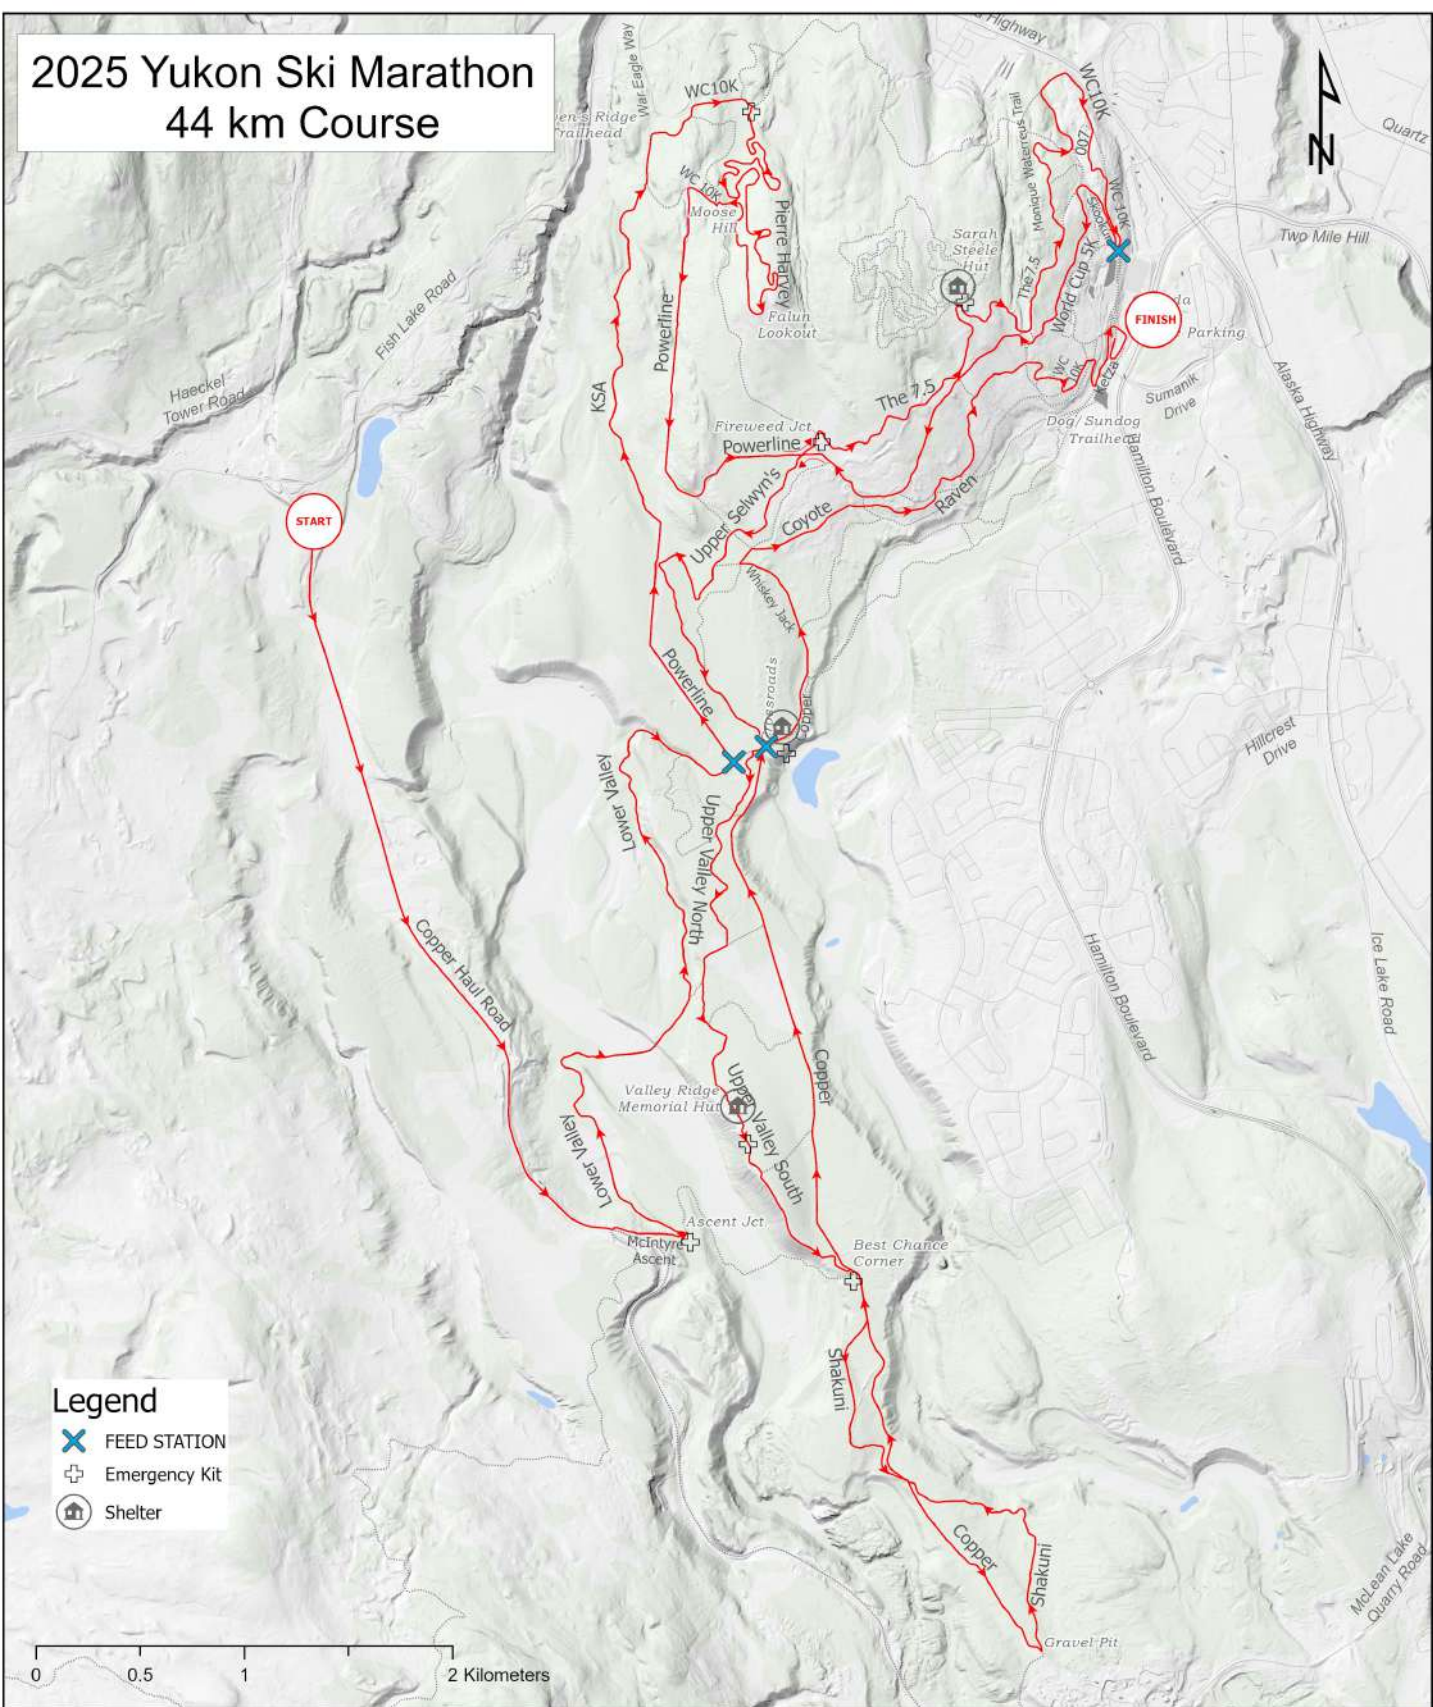

2025 Yukon Ski Marathon 44 km Course

Legend

- FEED STATION
- Emergency Kit
- Shelter