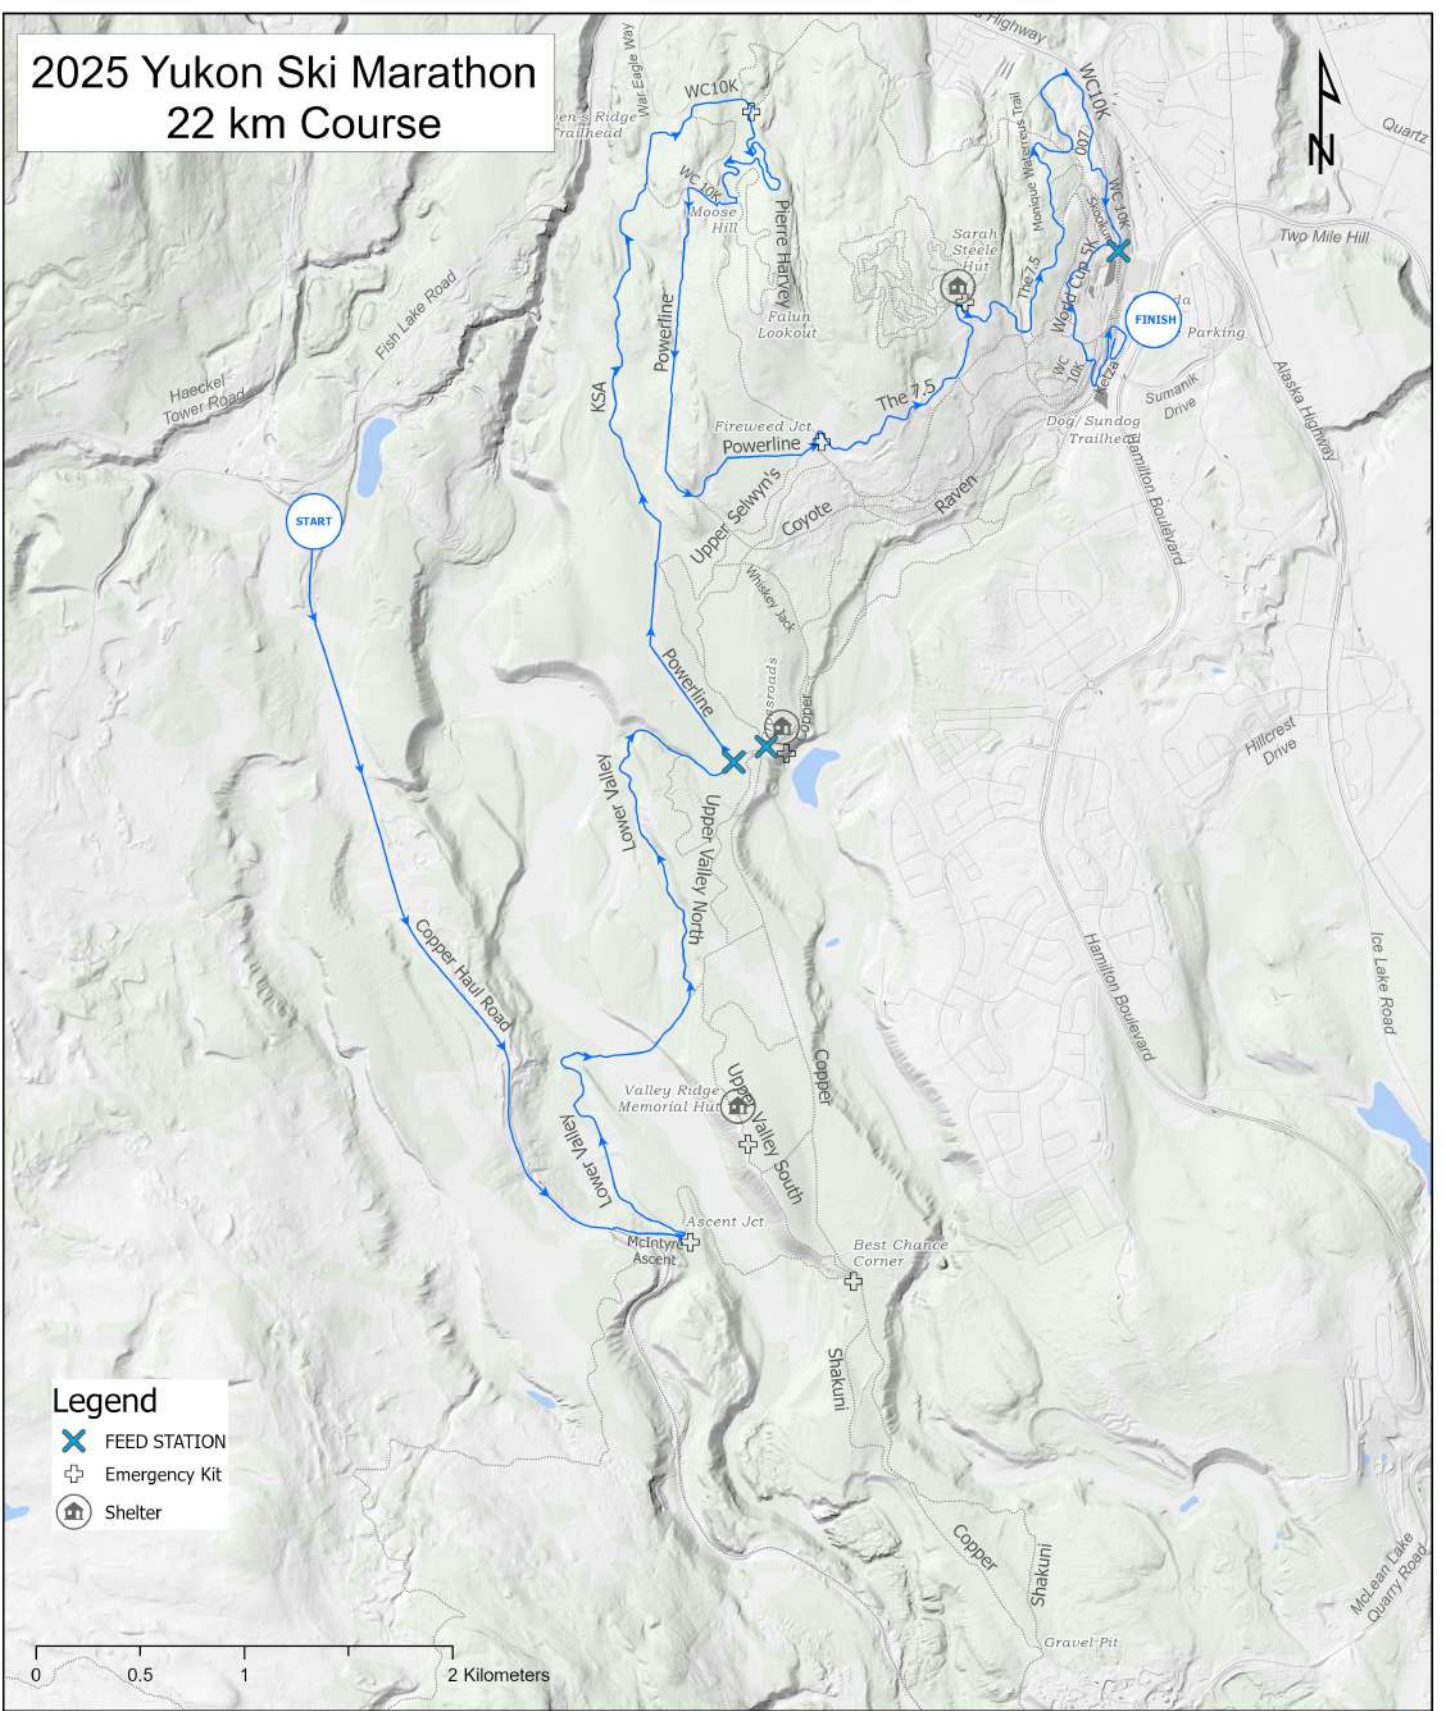

# 2025 Yukon Ski Marathon 22 km Course

**Legend**

- ✕ FEED STATION
- ⊕ Emergency Kit
- 🏠 Shelter